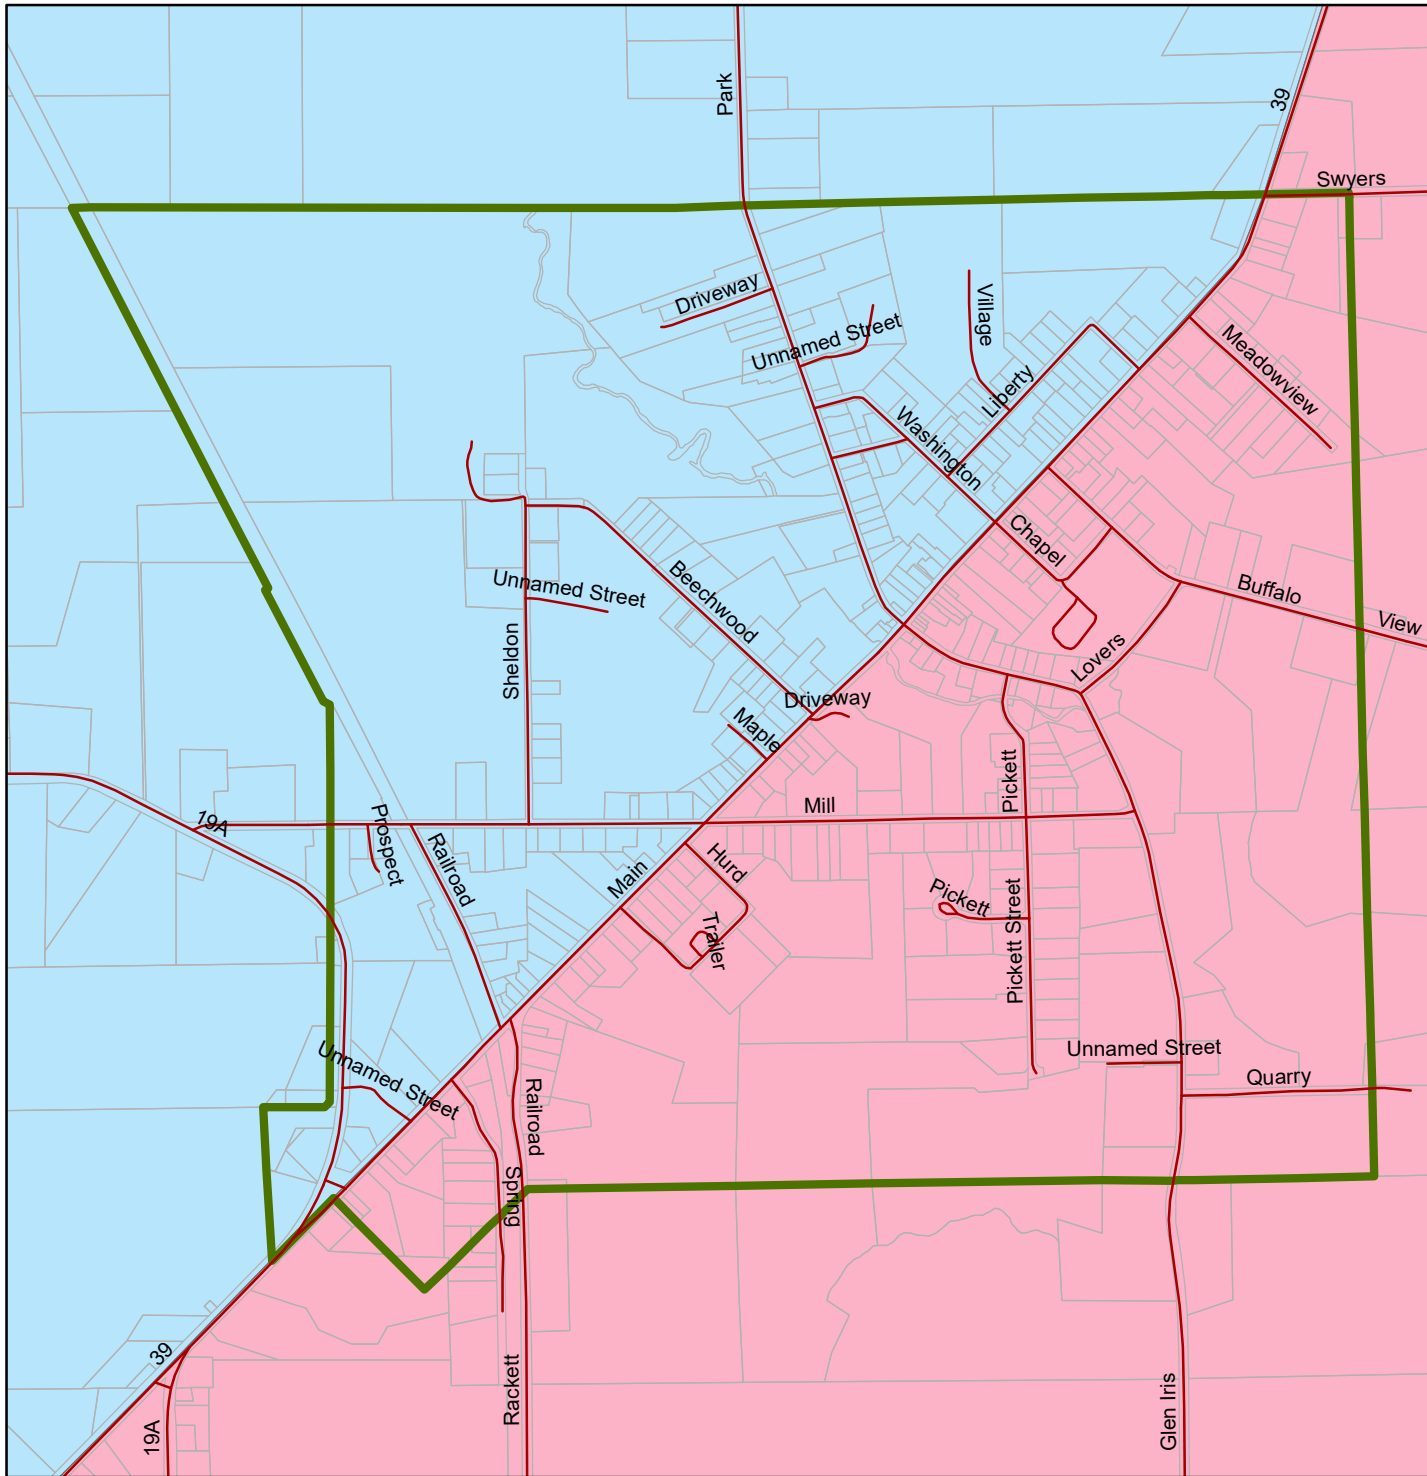

Village of Castle Election Districts

Legend

- Roads
- ▭ Village of Castle
- ▭ Parcel Boundaries
- Castile**
- ▭ District 1
- ▭ District 3

0.5 0.25 0 0.5 Miles